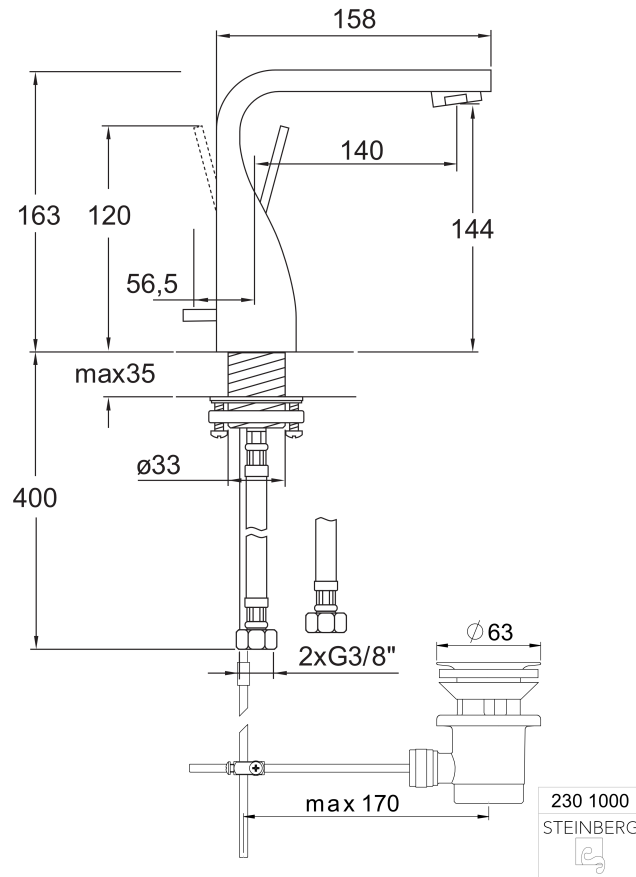

230 1000 Single lever basin mixer with pop up waste

projection 140 mm, with ceramic cartridge, with flexible hoses 3/8", chrome

PRODUCT IMAGE

230 1000 Single lever basin mixer with pop up waste

projection 140 mm, with ceramic cartridge, with flexible hoses 3/8", chrome

TECHNICAL DRAWING

230 1000 Single lever basin mixer with pop up waste

projection 140 mm, with ceramic cartridge, with flexible hoses 3/8", chrome

EXPLODED VIEW

1	230 9940	Griff komplett handle complete	230 1000
2	099 9004	Keramik-Kartusche Ø 25 mm ceramic cartridge Ø 25 mm	
3	099 9120	Luftsprudler mit verchromter Hülse aerator with chrome sleeve	
4	099 9805	Befestigungset fixing set	12.07.2016
5	099 9300	Ablaufgarnitur 1 1/4" pop up waste 1 1/4"	
6	099 9851	Zugstangenset mit Kugelstange 200 mm pop-up rod and ball rod 200 mm	STEINBERG <small>The Best in the Business</small> 
7	099 9200	Flexschläuche 3/8" x M 10 flexible connection hose U 3/8" x M 10	