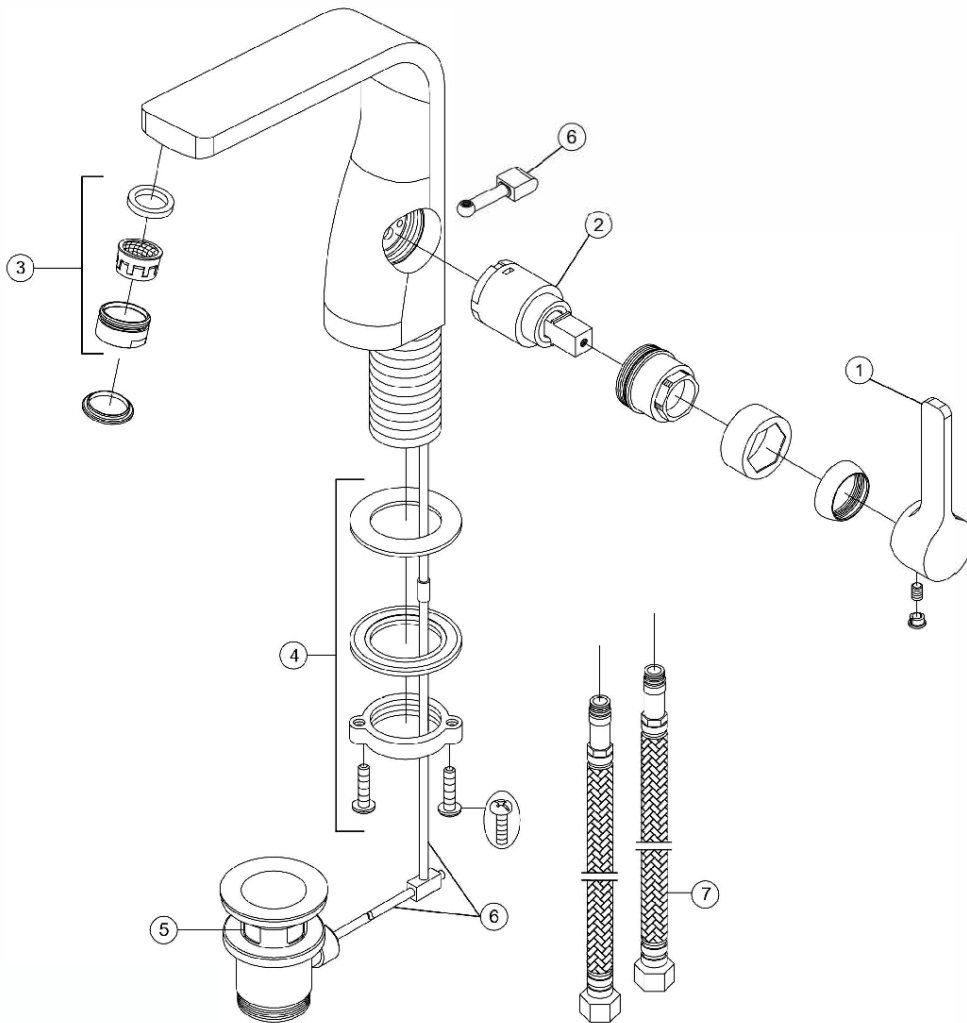

230 1000 Single lever basin mixer with pop up waste

projection 140 mm, with ceramic cartridge, with flexible hoses 3/8", chrome

PRODUCT IMAGE

230 1000 Single lever basin mixer with pop up waste

projection 140 mm, with ceramic cartridge, with flexible hoses 3/8", chrome

TECHNICAL DRAWING

230 1000 Single lever basin mixer with pop up waste

projection 140 mm, with ceramic cartridge, with flexible hoses 3/8", chrome

EXPLODED VIEW

1	230 9940	Griff komplett handle complete	230 1000
2	099 9004	Keramik-Kartusche Ø 25 mm ceramic cartridge Ø 25 mm	
3	099 9120	Luftsprudler mit verchromter Hülse aerator with chrome sleeve	
4	099 9805	Befestigungset fixing set	12.07.2016
5	099 9300	Ablaufgarnitur 1 1/4" pop up waste 1 1/4"	
6	099 9851	Zugstangenset mit Kugelstange 200 mm pop-up rod and ball rod 200 mm	STEINBERG <small>The Best in the Business</small> 
7	099 9200	Flexschläuche 3/8" x M 10 flexible connection hose U 3/8" x M 10	